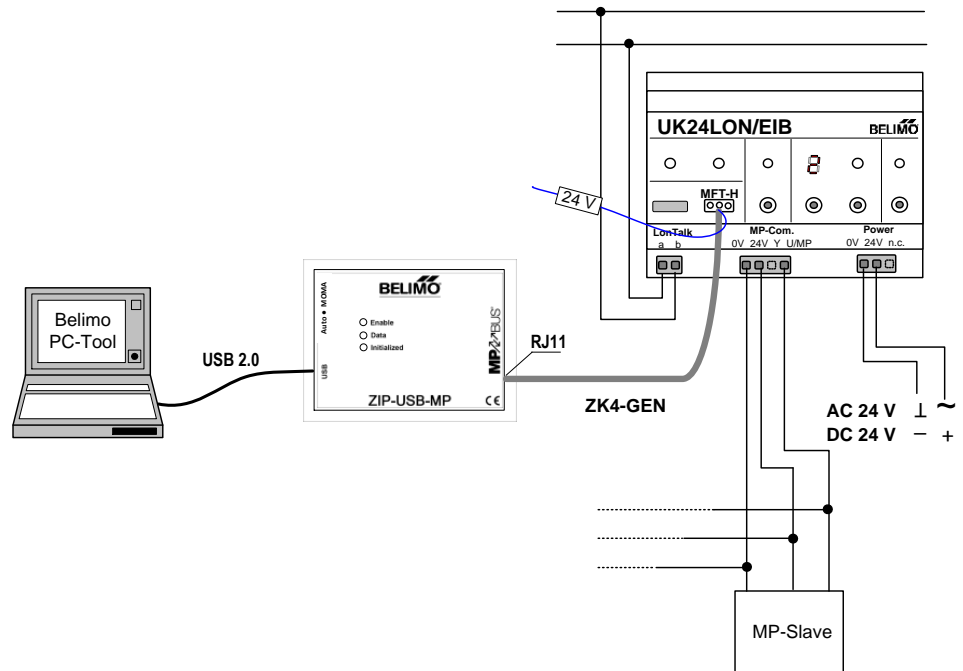

ZK4-GEN to UK24LON / UK24EIB

ZK4-GEN to UK24LON / UK24EIB