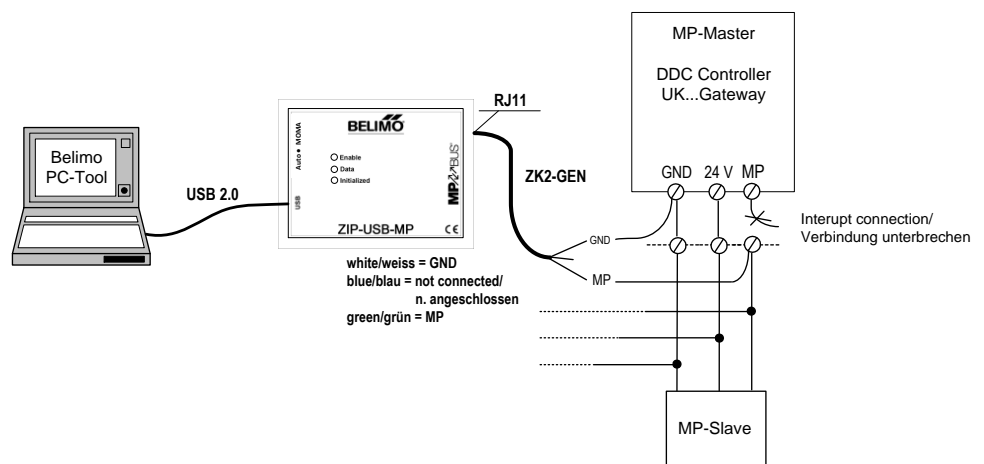

Connections / Anschluss ZIP-USB-MP

ZK1-GEN to actuator /Service socket
 ZK1-GEN an Antrieb / Servicebuche

ZK2-GEN to junction box
 ZK2-GEN an Anschlussdose

ZK2-GEN to MP bus (PC-Tool as MP-Master)
 ZK2-GEN an MP-Bus (PC-Tool als MP-Master)