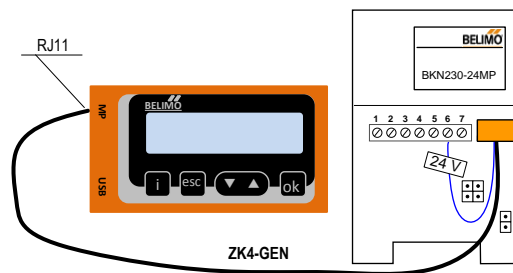

via ZK1-VAV to NMV-D2M

via ZK1-VAV an NMV-D2M

Connection / Anschluss ZTH EU / ZTH-GEN

via ZK1-VAV to CR24
via ZK1-VAV an CR24

via ZK1-GEN to NG actuator
via ZK1-GEN an NG Antrieb

*Connection ZTH-GEN similar to ZTH EU
Anschluss ZTH-GEN gleich wie ZTH EU

via ZK2-GEN to junction box
via ZK2-GEN an Anschlussdose

Connection / Anschluss ZTH EU / ZTH-GEN

via ZK4-GEN to VRP-M
via ZK4-GEN an VRP-M

*Connection ZTH-GEN similar to ZTH EU
Anschluss ZTH-GEN gleich wie ZTH EU

via ZK4-GEN to BKN230-24MP
via ZK4-GEN an BKN230-24MP

via ZK6-GEN to VRD3
via ZK6-GEN an VRD3

*Connection ZTH-GEN similar to ZTH EU
Anschluss ZTH-GEN gleich wie ZTH EU

Connection / Anschluss ZTH EU / ZTH-GEN