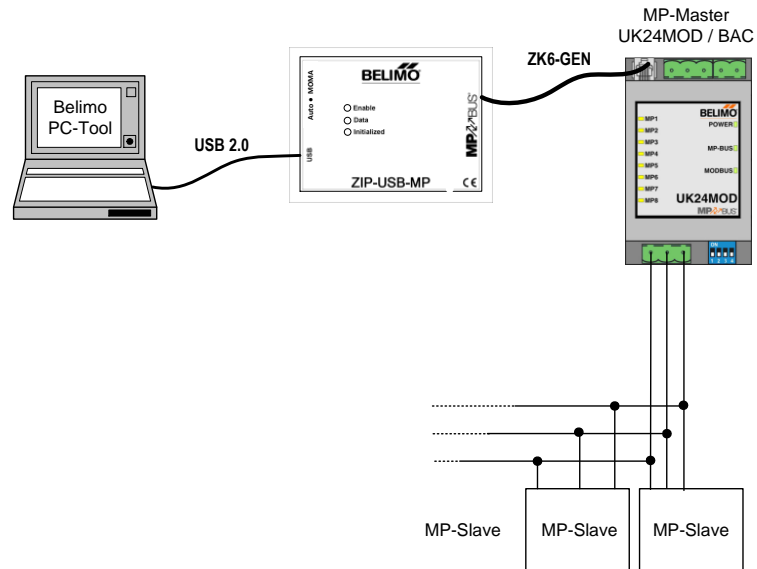

Connections / Anschluss ZIP-USB-MP

ZK2-GEN to MP bus (monitor mode)

ZK2-GEN an MP-Bus (Monitor-Betrieb)

ZK6-GEN to COU24-A-MP

ZK6-GEN an COU24-A-MP

Connections / Anschluss ZIP-USB-MP

ZK6-GEN to UK24MOD / UK24BAC

ZK6-GEN an UK24MOD / UK24BAC

ZK4-GEN to UK24LON / UK24EIB

ZK4-GEN to UK24LON / UK24EIB

Connections / Anschluss ZIP-USB-MP

ZK4-GEN to VRP-M

ZK4-GEN to VRP-M

ZK4-GEN to BKN230-24MP

ZK4-GEN to BKN230-24MP

via ZK1-VAV to NMV-D2M

via ZK1-VAV an NMV-D2M

Connection / Anschluss ZTH EU / ZTH-GEN

via ZK1-VAV to CR24
via ZK1-VAV an CR24

via ZK1-GEN to NG actuator
via ZK1-GEN an NG Antrieb

*Connection ZTH-GEN similar to ZTH EU
Anschluss ZTH-GEN gleich wie ZTH EU