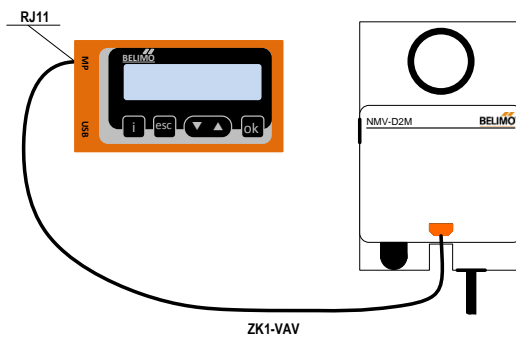

via ZK2-GEN to junction box
via ZK2-GEN an Anschlussdose

Connection / Anschluss ZTH EU / ZTH-GEN

via ZK4-GEN to VRP-M
via ZK4-GEN an VRP-M

*Connection ZTH-GEN similar to ZTH EU
Anschluss ZTH-GEN gleich wie ZTH EU

via ZK4-GEN to BKN230-24MP
via ZK4-GEN an BKN230-24MP

via ZK6-GEN to VRD3
via ZK6-GEN an VRD3

*Connection ZTH-GEN similar to ZTH EU
Anschluss ZTH-GEN gleich wie ZTH EU

Connection / Anschluss ZTH EU / ZTH-GEN

via ZK1-VAV to NMV-D2M

via ZK1-VAV an NMV-D2M

*Connection ZTH-GEN similar to ZTH EU
Anschluss ZTH-GEN gleich wie ZTH EU

via ZK1-VAV to CR24

via ZK1-VAV an CR24

*Connection ZTH-GEN similar to ZTH EU
Anschluss ZTH-GEN gleich wie ZTH EU