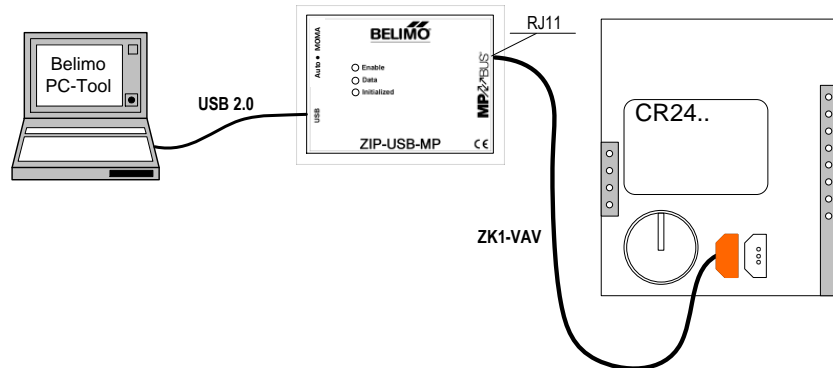

ZK6-GEN an UK24MOD / UK24BAC

ZK4-GEN to UK24LON / UK24EIB

ZK4-GEN to UK24LON / UK24EIB

Connections / Anschluss ZIP-USB-MP

ZK4-GEN to VRP-M

ZK4-GEN to VRP-M

ZK4-GEN to BKN230-24MP

ZK4-GEN to BKN230-24MP

via ZK1-VAV to NMV-D2M

via ZK1-VAV an NMV-D2M

Connection / Anschluss ZTH EU / ZTH-GEN

via ZK1-VAV to CR24
via ZK1-VAV an CR24

via ZK1-GEN to NG actuator
via ZK1-GEN an NG Antrieb

*Connection ZTH-GEN similar to ZTH EU
Anschluss ZTH-GEN gleich wie ZTH EU

via ZK2-GEN to junction box
via ZK2-GEN an Anschlussdose

Connection / Anschluss ZTH EU / ZTH-GEN

via ZK4-GEN to VRP-M
via ZK4-GEN an VRP-M

*Connection ZTH-GEN similar to ZTH EU
Anschluss ZTH-GEN gleich wie ZTH EU