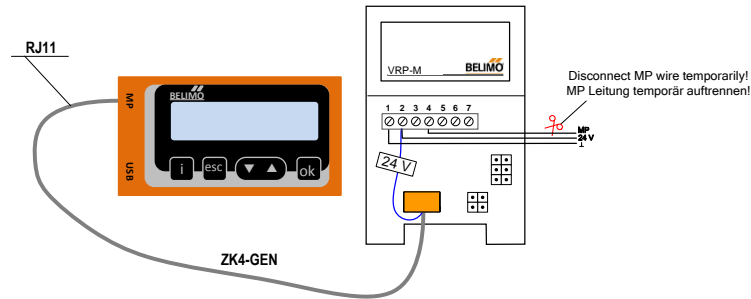

via ZK1-VAV to NMV-D2M

via ZK1-VAV an NMV-D2M

Connection / Anschluss ZTH EU / ZTH-GEN

via ZK1-VAV to CR24
via ZK1-VAV an CR24

via ZK1-GEN to NG actuator
via ZK1-GEN an NG Antrieb

*Connection ZTH-GEN similar to ZTH EU
Anschluss ZTH-GEN gleich wie ZTH EU

via ZK2-GEN to junction box
via ZK2-GEN an Anschlussdose

Connection / Anschluss ZTH EU / ZTH-GEN

via ZK4-GEN to VRP-M
via ZK4-GEN an VRP-M

*Connection ZTH-GEN similar to ZTH EU
Anschluss ZTH-GEN gleich wie ZTH EU