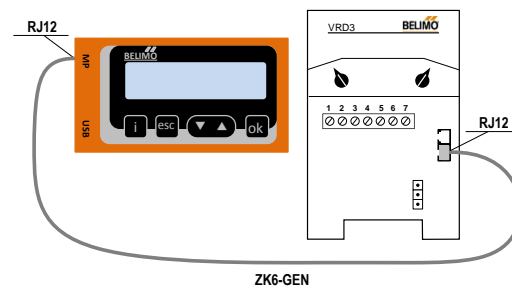

via ZK1-VAV to NMV-D2M

via ZK1-VAV an NMV-D2M

Connection / Anschluss ZTH EU / ZTH-GEN

via ZK1-VAV to CR24
via ZK1-VAV an CR24

via ZK1-GEN to NG actuator
via ZK1-GEN an NG Antrieb

*Connection ZTH-GEN similar to ZTH EU
Anschluss ZTH-GEN gleich wie ZTH EU

via ZK2-GEN to junction box
via ZK2-GEN an Anschlussdose

Connection / Anschluss ZTH EU / ZTH-GEN

via ZK4-GEN to VRP-M
via ZK4-GEN an VRP-M

*Connection ZTH-GEN similar to ZTH EU
Anschluss ZTH-GEN gleich wie ZTH EU

via ZK4-GEN to BKN230-24MP
via ZK4-GEN an BKN230-24MP

via ZK6-GEN to VRD3
via ZK6-GEN an VRD3

*Connection ZTH-GEN similar to ZTH EU
Anschluss ZTH-GEN gleich wie ZTH EU

Connection / Anschluss ZTH EU / ZTH-GEN