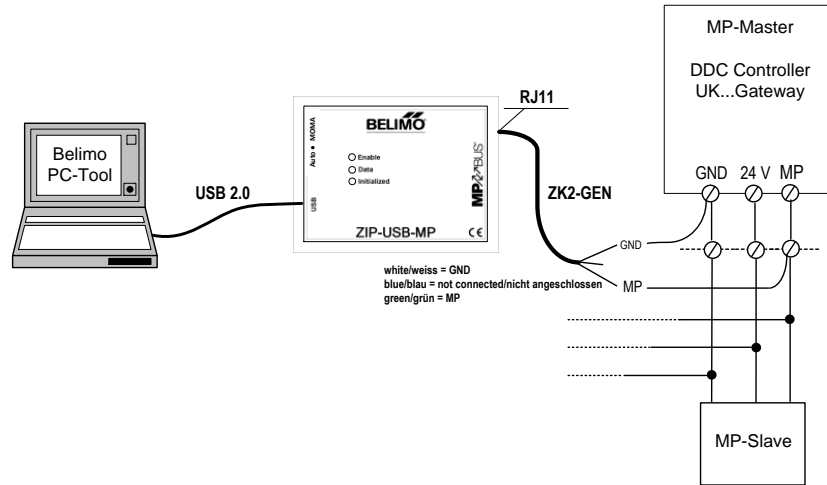

Connections / Anschluss ZIP-USB-MP

ZK2-GEN to MP bus (monitor mode)

ZK2-GEN an MP-Bus (Monitor-Betrieb)