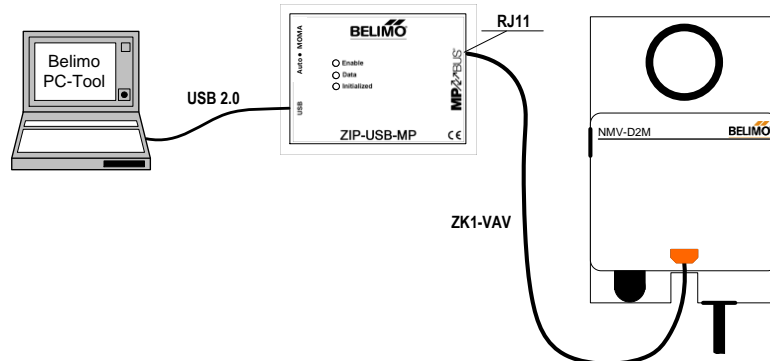

ZK6-GEN an UK24MOD / UK24BAC

ZK4-GEN to UK24LON / UK24EIB

ZK4-GEN to UK24LON / UK24EIB

Connections / Anschluss ZIP-USB-MP

ZK4-GEN to VRP-M

ZK4-GEN to VRP-M

ZK4-GEN to BKN230-24MP

ZK4-GEN to BKN230-24MP

via ZK1-VAV to NMV-D2M

via ZK1-VAV an NMV-D2M

Connection / Anschluss ZTH EU / ZTH-GEN

via ZK1-VAV to CR24
via ZK1-VAV an CR24

via ZK1-GEN to NG actuator
via ZK1-GEN an NG Antrieb

*Connection ZTH-GEN similar to ZTH EU
Anschluss ZTH-GEN gleich wie ZTH EU

via ZK2-GEN to junction box
via ZK2-GEN an Anschlussdose

Connection / Anschluss ZTH EU / ZTH-GEN

via ZK4-GEN to VRP-M
via ZK4-GEN an VRP-M

*Connection ZTH-GEN similar to ZTH EU
Anschluss ZTH-GEN gleich wie ZTH EU