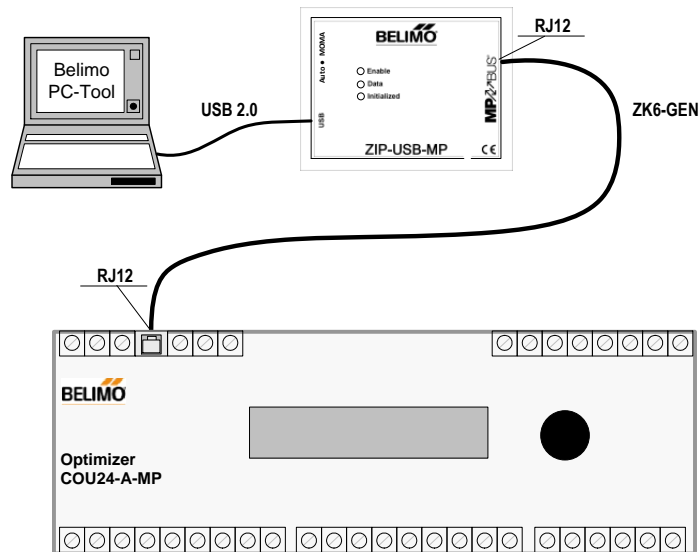

Connections / Anschluss ZIP-USB-MP

ZK2-GEN to MP bus (monitor mode)

ZK2-GEN an MP-Bus (Monitor-Betrieb)

ZK6-GEN to COU24-A-MP

ZK6-GEN an COU24-A-MP

Connections / Anschluss ZIP-USB-MP

ZK6-GEN to UK24MOD / UK24BAC