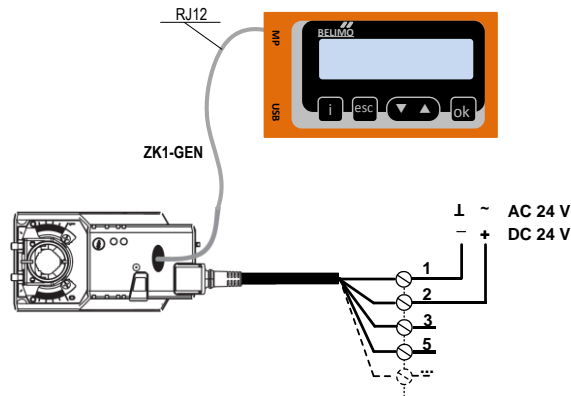

via ZK1-VAV to NMV-D2M

via ZK1-VAV an NMV-D2M

Connection / Anschluss ZTH EU / ZTH-GEN

via ZK1-VAV to CR24
via ZK1-VAV an CR24

via ZK1-GEN to NG actuator
via ZK1-GEN an NG Antrieb

*Connection ZTH-GEN similar to ZTH EU
Anschluss ZTH-GEN gleich wie ZTH EU

via ZK2-GEN to junction box
via ZK2-GEN an Anschlussdose

Connection / Anschluss ZTH EU / ZTH-GEN

via ZK4-GEN to VRP-M
via ZK4-GEN an VRP-M

*Connection ZTH-GEN similar to ZTH EU
Anschluss ZTH-GEN gleich wie ZTH EU