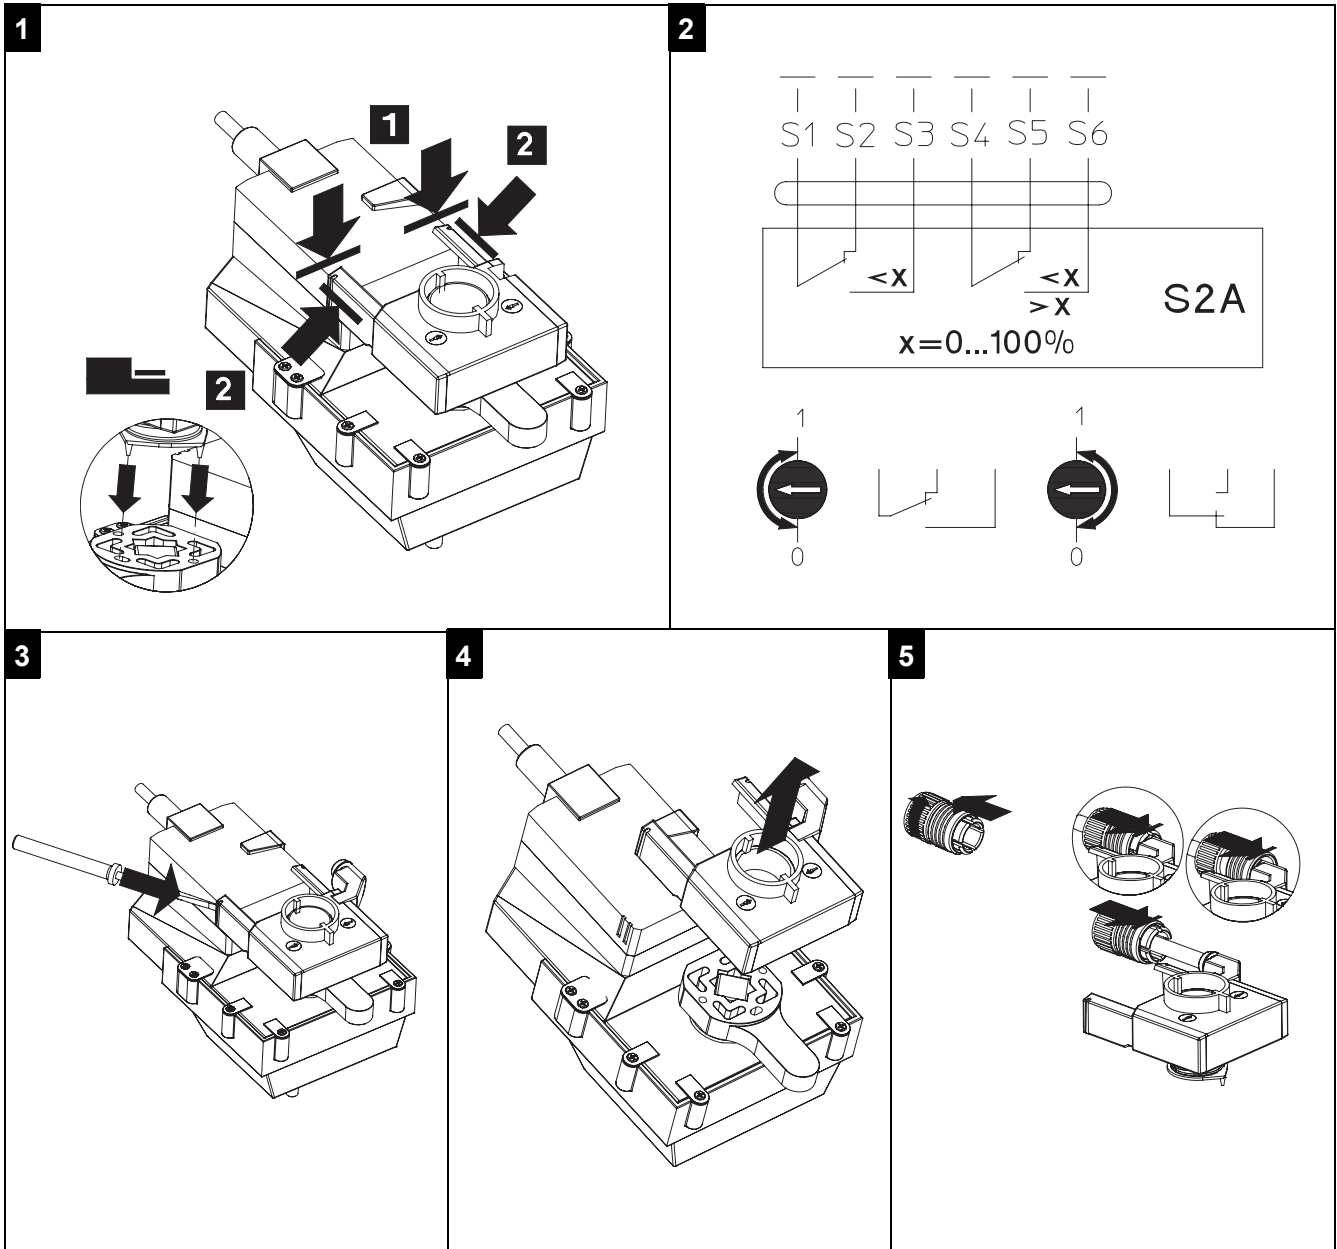

- Ⓓ Montageanweisung ..... Klappenantrieb
- Ⓕ Istruzioni per l'installazione ..... Valvola a farfalla
- Ⓘ Instructions d'installation ..... Vanne papillon
- Ⓐ Installatievoorschrift ..... Scharnierklep
- Ⓓ Installationsinstruks ..... Drejespældsventiler
- Ⓐ Installationsinstruktioner ..... Spjældventiler
- Ⓕ Asenusohe ..... Läppäventiili
- Ⓘ Installations Instruktioner ..... Vridspjällventiler
- Ⓔ Instrucciones de montaje ..... Vlvulas de mariposa

AS2 MICROSWITCH FOR M6422L1003

INSTALLATION INSTRUCTIONS

Manufactured for and on behalf of the Environmental and Combustion Controls Division of Honeywell Technologies Sàrl, Ecublens, Route du Bois 37, Switzerland by its Authorized Representative

Automation and Control Solutions

Honeywell GmbH
Böblinger Straße 17
D-71101 Schönaich
Phone: (49) 7031 63701
Fax: (49) 7031 637493
<http://ecc.emea.honeywell.com>

Subject to change without notice. Printed in Germany.