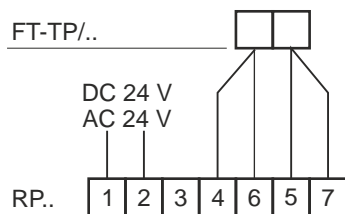

Four-wire connection

Two-wire connection

Issued by
Siemens Switzerland Ltd
Smart Infrastructure
Global Headquarters
Theilerstrasse 1a
CH-6300 Zug
Switzerland
Tel. +41 58-724 24 24

www.siemens.com/buildingtechnologies