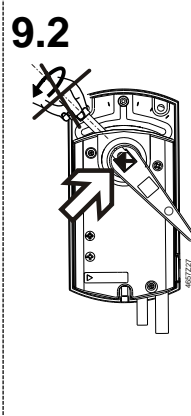

4696Z53a

Minimum clearance from ceiling or wall for mounting, connection, operation, maintenance etc.

- ▶ = > 100 mm
- ▶▶ = > 200 mm

- Masse in mm
- Dimensions in mm
- Dimensions en mm
- Mått i mm
- Afmetingen in mm
- Dimensioni in mm
- Mitat mm
- Dimensiones en mm
- Mål i mm
- 尺寸单位 mm

7

<p>GLB..1E</p>			<p>GLB..1E + V..60..</p>
<p>CW</p> <p>self adapt</p> <p>only for GLB16..1E</p>	<p>VA..60..</p> <p>—</p>		<p>⇒ 8</p>
<p>VB..60..T</p>			<p>⇒ 8</p>
<p>VBI60..L</p>			<p>⇒ 9</p>

8

8.1

8.2

8.3

9

9.1

9.2

9.3

Minimum clearance from ceiling or wall for mounting, connection, operation, maintenance etc.

- ▶ = > 100 mm
- ▶▶ = > 200 mm

▶ Masse in mm
 ▶ Dimensions in mm
 ▶ Dimensions en mm
 ▶ Mått i mm
 ▶ Afmetingen in mm
 ▶ Dimensioni in mm
 ▶ Mitat mm
 ▶ Dimensiones en mm
 ▶ Mål i mm
 ▶ 尺寸单位 mm