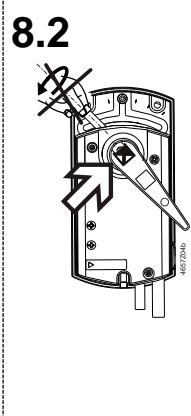

4696Z53a

Minimum clearance from ceiling or wall for mounting, connection, operation, maintenance etc.

- ▶ = > 100 mm
- ▶▶ = > 200 mm

- Masse in mm
- Dimensions in mm
- Dimensions en mm
- Mått i mm
- Afmetingen in mm
- Dimensioni in mm
- Mitat mm
- Dimensiones en mm
- Mål i mm
- 尺寸单位 mm

7

<p>GLB..1E</p>			<p>GLB..1E + V..60..</p>
<p>CW</p> <p>self adapt</p> <p>only for GLB16..1E</p>	<p>VA..60..</p> <p>—</p>		<p>⇒ 8</p>
<p>VB..60..T</p>			<p>⇒ 8</p>
<p>VBI60..L</p>			<p>⇒ 9</p>

8

8.1

8.2

8.3

9

9.1

9.2

9.3

Minimum clearance from ceiling or wall for mounting, connection, operation, maintenance etc.

- ▶ = > 100 mm
- ▶▶ = > 200 mm

▶ Masse in mm
 ▶ Dimensions in mm
 ▶ Dimensions en mm
 ▶ Mått i mm
 ▶ Afmetingen in mm
 ▶ Dimensioni in mm
 ▶ Mitat mm
 ▶ Dimensiones en mm
 ▶ Mål i mm
 ▶ 尺寸单位 mm