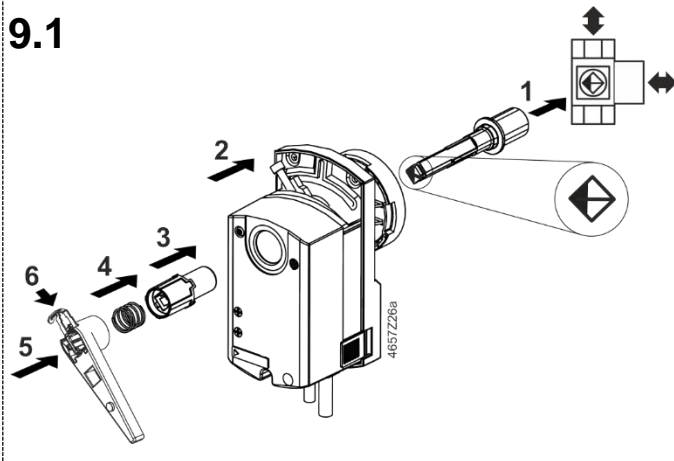

7

<p>GLB..1E</p>			<p>GLB..1E + V..60..</p>
<p>CW</p> <p>self adapt</p> <p>only for GLB16..1E</p>	<p>VA..60..</p> <p>—</p>		<p>⇒ 8</p>
<p>VB..60..T</p>			<p>⇒ 8</p>
<p>VBI60..L</p>			<p>⇒ 9</p>

8

8.1

8.2

8.3

9

9.1

9.2

9.3

Minimum clearance from ceiling or wall for mounting, connection, operation, maintenance etc.

- ▶ = > 100 mm
- ▶▶ = > 200 mm

▶ Masse in mm
 ▶ Dimensions in mm
 ▶ Dimensions en mm
 ▶ Mått i mm
 ▶ Afmetingen in mm
 ▶ Dimensioni in mm
 ▶ Mitat mm
 ▶ Dimensiones en mm
 ▶ Mål i mm
 ▶ 尺寸单位 mm