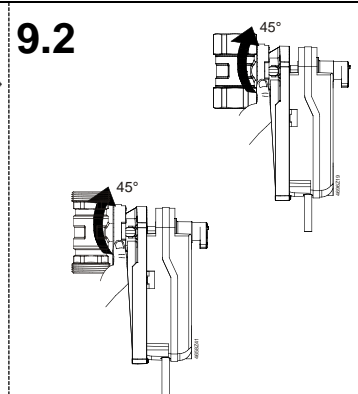

ASK77.2 + GMA..1E

- 1**
- | | |
|-----------------------------|-------------|
| ASK77.2 + GMA..1E + V..61.. | ⇒ 2 ... 6.2 |
| ASK77.2 + GMA..1E + V..60.. | ⇒ 7 ... 9.2 |

7				GMA..1E + V..60..
	VA..60..			 8
	VB..60..T			 8
	VBI60..L			 9

4696Z53a

Minimum clearance from ceiling or wall for mounting, connection, operation, maintenance etc.

- ▶ = > 100 mm
- ▶▶ = > 200 mm

- Masse in mm
- Dimensions in mm
- Dimensions en mm
- Mått i mm
- Afmetingen in mm
- Dimensioni in mm
- Mitat mm
- Dimensiones en mm
- Mål i mm
- 尺寸单位 mm