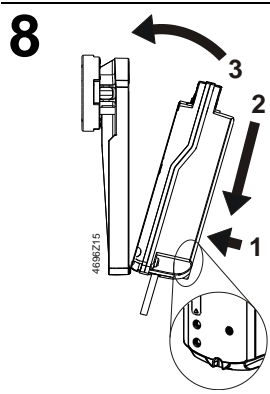

4696Z53a

Minimum clearance from ceiling or wall for mounting, connection, operation, maintenance etc.

- ▶ = > 100 mm
- ▶▶ = > 200 mm

- Masse in mm
- Dimensions in mm
- Dimensions en mm
- Mått i mm
- Afmetingen in mm
- Dimensioni in mm
- Mitat mm
- Dimensiones en mm
- Mål i mm
- 尺寸单位 mm