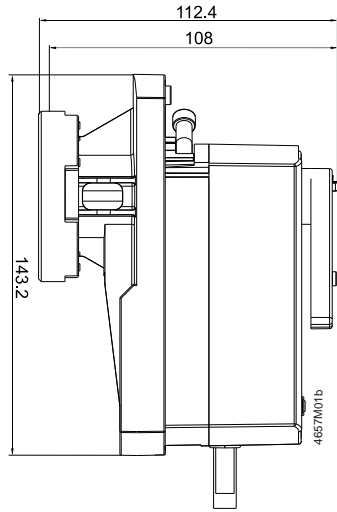

4696Z53a

Minimum clearance from ceiling or wall for mounting, connection, operation, maintenance etc.

- ▶ = > 100 mm
- ▶▶ = > 200 mm

- Masse in mm
- Dimensions in mm
- Dimensions en mm
- Mått i mm
- Afmetingen in mm
- Dimensioni in mm
- Mitat mm
- Dimensiones en mm
- Mål i mm
- 尺寸单位 mm

9

9.1

9.2

9.3

Minimum clearance from ceiling or wall for mounting, connection, operation, maintenance etc.

- ▶ = > 100 mm
- ▶▶ = > 200 mm

▶ Masse in mm
 ▶ Dimensions in mm
 ▶ Dimensions en mm
 ▶ Mått i mm
 ▶ Afmetingen in mm
 ▶ Dimensioni in mm
 ▶ Mitat mm
 ▶ Dimensiones en mm
 ▶ Mål i mm
 ▶ 尺寸单位 mm