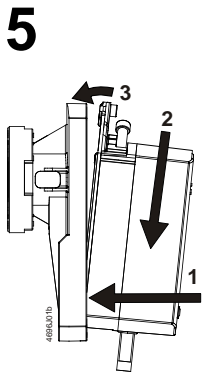

4.1

4.2

4.3

5.1

5.2

5.3

6.1

6.2

6.3