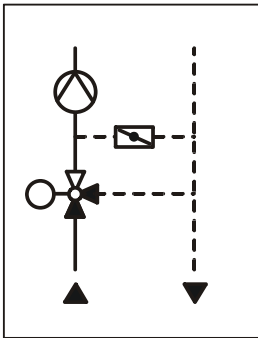

1. **1** ASK77.3 + G..B..1E + V..61.. ➔ 2 ... 6.3
   ASK77.3 + GLB..1E + V..60.. ➔ 7 ... 9.3

2