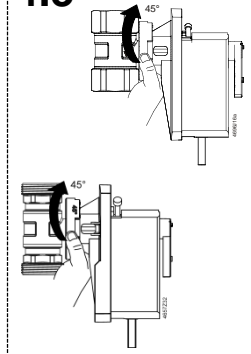

4.1

4.2

4.3

5.1

5.2

5.3

6.1

6.2

6.3