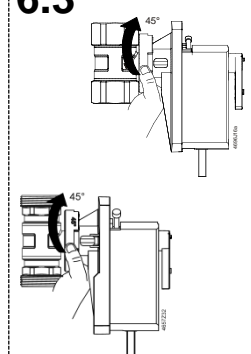

4696Z53a

Minimum clearance from ceiling or wall for mounting, connection, operation, maintenance etc.

- ▶ = > 100 mm
- ▶▶ = > 200 mm

- Masse in mm
- Dimensions in mm
- Dimensions en mm
- Mått i mm
- Afmetingen in mm
- Dimensioni in mm
- Mitat mm
- Dimensiones en mm
- Mål i mm
- 尺寸单位 mm

4.2

4.3

5.1

5.2

5.3

6.1

6.2

6.3

9

9.1

9.2

9.3

Minimum clearance from ceiling or wall for mounting, connection, operation, maintenance etc.

- ▶ = > 100 mm
- ▶▶ = > 200 mm

▶ Masse in mm
 ▶ Dimensions in mm
 ▶ Dimensions en mm
 ▶ Mått i mm
 ▶ Afmetingen in mm
 ▶ Dimensioni in mm
 ▶ Mitat mm
 ▶ Dimensiones en mm
 ▶ Mål i mm
 ▶ 尺寸单位 mm