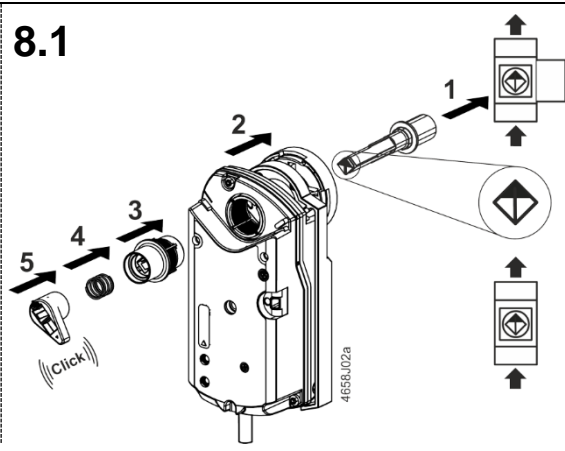

4696Z53a

Minimum clearance from ceiling or wall for mounting, connection, operation, maintenance etc.

- ▶ = > 100 mm
- ▶▶ = > 200 mm

- Masse in mm
- Dimensions in mm
- Dimensions en mm
- Mått i mm
- Afmetingen in mm
- Dimensioni in mm
- Mitat mm
- Dimensiones en mm
- Mål i mm
- 尺寸单位 mm