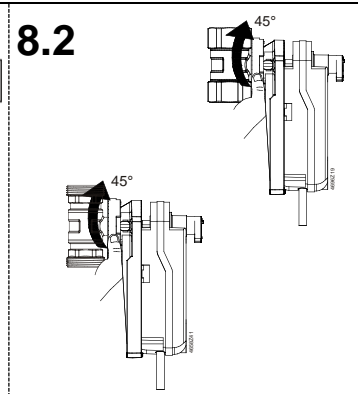

ASK77.2 + GMA..1E

- 1**
- | | |
|-----------------------------|-------------|
| ASK77.2 + GMA..1E + V..61.. | ⇒ 2 ... 6.2 |
| ASK77.2 + GMA..1E + V..60.. | ⇒ 7 ... 9.2 |

7				GMA..1E + V..60..
	VA..60..			 8
	VB..60..T			 8
	VBI60..L			 9

4696Z53a

Minimum clearance from ceiling or wall for mounting, connection, operation, maintenance etc.

- ▶ = > 100 mm
- ▶▶ = > 200 mm

- Masse in mm
- Dimensions in mm
- Dimensions en mm
- Mått i mm
- Afmetingen in mm
- Dimensioni in mm
- Mitat mm
- Dimensiones en mm
- Mål i mm
- 尺寸单位 mm