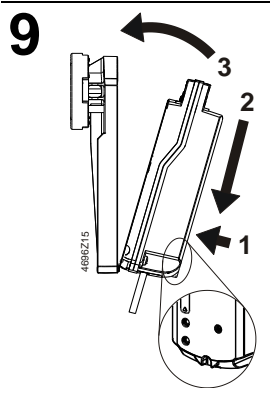

ASK77.2 + GMA..1E

- 1**
- | | |
|-----------------------------|-------------|
| ASK77.2 + GMA..1E + V..61.. | ⇒ 2 ... 6.2 |
| ASK77.2 + GMA..1E + V..60.. | ⇒ 7 ... 9.2 |

7				GMA..1E + V..60..
	VA..60..			 8
	VB..60..T			 8
	VBI60..L			 9

4696Z53a

Minimum clearance from ceiling or wall for mounting, connection, operation, maintenance etc.

- ▶ = > 100 mm
- ▶▶ = > 200 mm

- Masse in mm
- Dimensions in mm
- Dimensions en mm
- Mått i mm
- Afmetingen in mm
- Dimensioni in mm
- Mitat mm
- Dimensiones en mm
- Mål i mm
- 尺寸单位 mm