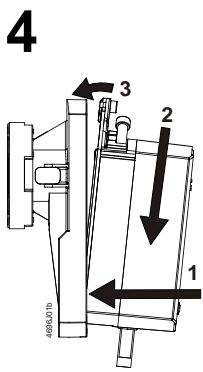

4696Z53a

Minimum clearance from ceiling or wall for mounting, connection, operation, maintenance etc.

- ▶ = > 100 mm
- ▶▶ = > 200 mm

- Masse in mm
- Dimensions in mm
- Dimensions en mm
- Mått i mm
- Afmetingen in mm
- Dimensioni in mm
- Mitat mm
- Dimensiones en mm
- Mål i mm
- 尺寸单位 mm

ASK77.3 + GDB..1E
ASK77.3 + GLB..1E

- 1** ASK77.3 + G..B..1E + V..61.. ➔ 2 ... 6.3
 ASK77.3 + GLB..1E + V..60.. ➔ 7 ... 9.3

2

3

3.1

3.2

3.3

4.1

4.2

4.3

5.1

5.2

5.3

6.1

6.2

6.3