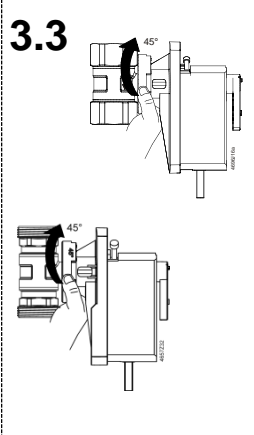

ASK77.3 + GDB..1E
ASK77.3 + GLB..1E

1. **1** ASK77.3 + G..B..1E + V..61.. ➔ 2 ... 6.3
   ASK77.3 + GLB..1E + V..60.. ➔ 7 ... 9.3

2

3

3.1

3.2

3.3