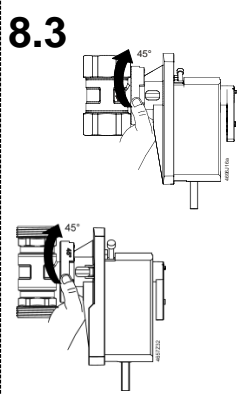

4696Z53a

Minimum clearance from ceiling or wall for mounting, connection, operation, maintenance etc.

- ▶ = > 100 mm
- ▶▶ = > 200 mm

- Masse in mm
- Dimensions in mm
- Dimensions en mm
- Mått i mm
- Afmetingen in mm
- Dimensioni in mm
- Mitat mm
- Dimensiones en mm
- Mål i mm
- 尺寸单位 mm

9

9.1

9.2

9.3

Minimum clearance from ceiling or wall for mounting, connection, operation, maintenance etc.

- ▶ = > 100 mm
- ▶▶ = > 200 mm

▶ Masse in mm
 ▶ Dimensions in mm
 ▶ Dimensions en mm
 ▶ Mått i mm
 ▶ Afmetingen in mm
 ▶ Dimensioni in mm
 ▶ Mitat mm
 ▶ Dimensiones en mm
 ▶ Mål i mm
 ▶ 尺寸单位 mm