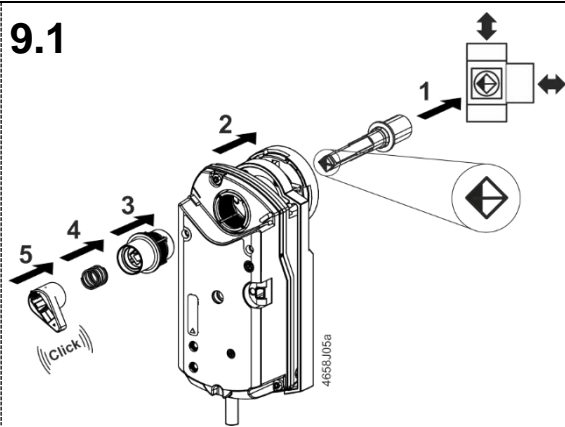

4696Z53a

Minimum clearance from ceiling or wall for mounting, connection, operation, maintenance etc.

- ▶ = > 100 mm
- ▶▶ = > 200 mm

- Masse in mm
- Dimensions in mm
- Dimensions en mm
- Mått i mm
- Afmetingen in mm
- Dimensioni in mm
- Mitat mm
- Dimensiones en mm
- Mål i mm
- 尺寸单位 mm