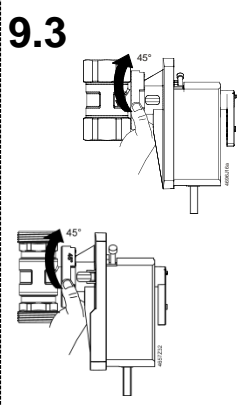

4696Z53a

Minimum clearance from ceiling or wall for mounting, connection, operation, maintenance etc.

- ▶ = > 100 mm
- ▶▶ = > 200 mm

- Masse in mm
- Dimensions in mm
- Dimensions en mm
- Mått i mm
- Afmetingen in mm
- Dimensioni in mm
- Mitat mm
- Dimensiones en mm
- Mål i mm
- 尺寸单位 mm

9

9.1

9.2

9.3

Minimum clearance from ceiling or wall for mounting, connection, operation, maintenance etc.

- ▶ = > 100 mm
- ▶▶ = > 200 mm

▶ Masse in mm
 ▶ Dimensions in mm
 ▶ Dimensions en mm
 ▶ Mått i mm
 ▶ Afmetingen in mm
 ▶ Dimensioni in mm
 ▶ Mitat mm
 ▶ Dimensiones en mm
 ▶ Mål i mm
 ▶ 尺寸单位 mm