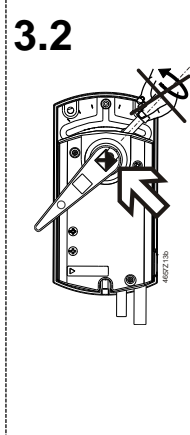

4696Z53a

Minimum clearance from ceiling or wall for mounting, connection, operation, maintenance etc.

- ▶ = > 100 mm
- ▶▶ = > 200 mm

- Masse in mm
- Dimensions in mm
- Dimensions en mm
- Mått i mm
- Afmetingen in mm
- Dimensioni in mm
- Mitat mm
- Dimensiones en mm
- Mål i mm
- 尺寸单位 mm

ASK77.3 + GDB..1E
ASK77.3 + GLB..1E

- 1** ASK77.3 + G..B..1E + V..61.. ➔ 2 ... 6.3
 ASK77.3 + GLB..1E + V..60.. ➔ 7 ... 9.3

2

3

3.1

3.2

3.3

4.1