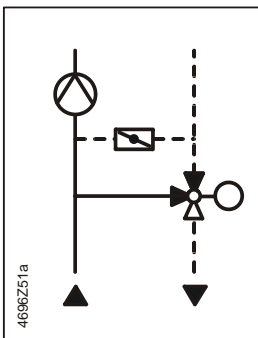

1. **1** ASK77.3 + G..B..1E + V..61.. ➔ 2 ... 6.3
   ASK77.3 + GLB..1E + V..60.. ➔ 7 ... 9.3

2