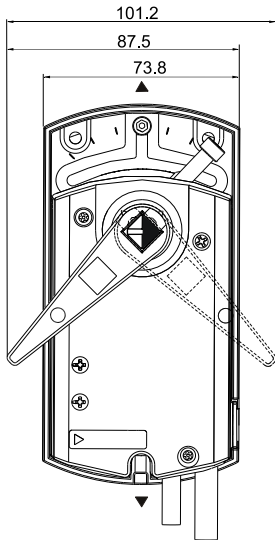

4696Z53a

Minimum clearance from ceiling or wall for mounting, connection, operation, maintenance etc.

- ▶ = > 100 mm
- ▶▶ = > 200 mm

- Masse in mm
- Dimensions in mm
- Dimensions en mm
- Mått i mm
- Afmetingen in mm
- Dimensioni in mm
- Mitat mm
- Dimensiones en mm
- Mål i mm
- 尺寸单位 mm

9

9.1

9.2

9.3

Minimum clearance from ceiling or wall for mounting, connection, operation, maintenance etc.

- ▶ = > 100 mm
- ▶▶ = > 200 mm

▶ Masse in mm
 ▶ Dimensions in mm
 ▶ Dimensions en mm
 ▶ Mått i mm
 ▶ Afmetingen in mm
 ▶ Dimensioni in mm
 ▶ Mitat mm
 ▶ Dimensiones en mm
 ▶ Mål i mm
 ▶ 尺寸单位 mm