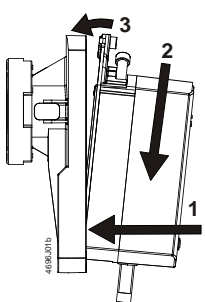

4696Z53a

Minimum clearance from ceiling or wall for mounting, connection, operation, maintenance etc.

- ▶ = > 100 mm
- ▶▶ = > 200 mm

- Masse in mm
- Dimensions in mm
- Dimensions en mm
- Mått i mm
- Afmetingen in mm
- Dimensioni in mm
- Mitat mm
- Dimensiones en mm
- Mål i mm
- 尺寸单位 mm

4.2

4.3

5.1

5.2

5.3

6.1

6.2

6.3

7

<p>GLB..1E</p>			<p>GLB..1E + V..60..</p>
<p>CW</p> <p>self adapt</p> <p>only for GLB16..1E</p>	<p>VA..60..</p> <p>—</p>		<p>⇒ 8</p>
<p>VB..60..T</p>			<p>⇒ 8</p>
<p>VBI60..L</p>			<p>⇒ 9</p>

8

8.1

8.2

8.3

9

9.1

9.2

9.3

Minimum clearance from ceiling or wall for mounting, connection, operation, maintenance etc.

- ▶ = > 100 mm
- ▶▶ = > 200 mm

▶ Masse in mm
 ▶ Dimensions in mm
 ▶ Dimensions en mm
 ▶ Mått i mm
 ▶ Afmetingen in mm
 ▶ Dimensioni in mm
 ▶ Mitat mm
 ▶ Dimensiones en mm
 ▶ Mål i mm
 ▶ 尺寸单位 mm