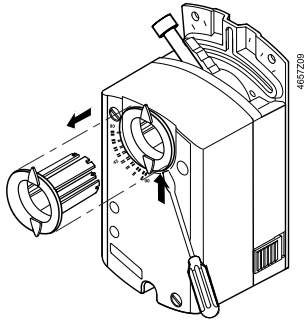

ASK77.3 + GDB..1E
ASK77.3 + GLB..1E