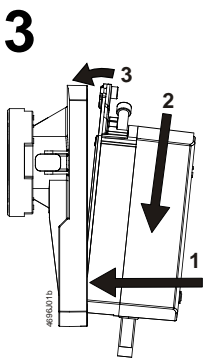

4696Z53a

Minimum clearance from ceiling or wall for mounting, connection, operation, maintenance etc.

- ▶ = > 100 mm
- ▶▶ = > 200 mm

- Masse in mm
- Dimensions in mm
- Dimensions en mm
- Mått i mm
- Afmetingen in mm
- Dimensioni in mm
- Mitat mm
- Dimensiones en mm
- Mål i mm
- 尺寸单位 mm

ASK77.3 + GDB..1E
ASK77.3 + GLB..1E

- 1** ASK77.3 + G..B..1E + V..61.. ➔ 2 ... 6.3
 ASK77.3 + GLB..1E + V..60.. ➔ 7 ... 9.3

2

3

3.1

3.2

3.3

4.1