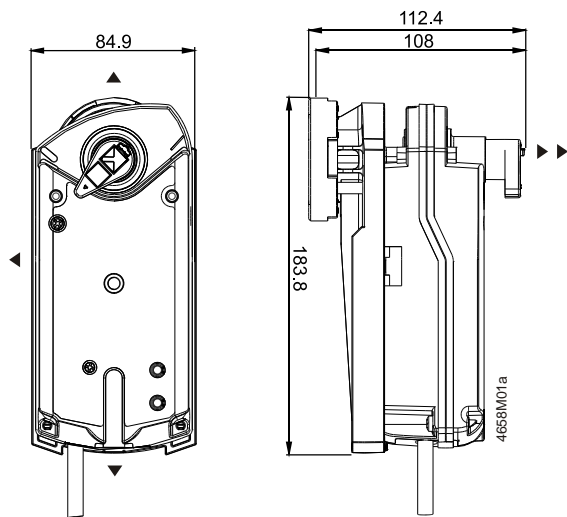

4696Z53a

Minimum clearance from ceiling or wall for mounting, connection, operation, maintenance etc.

- ▶ = > 100 mm
- ▶▶ = > 200 mm

- Masse in mm
- Dimensions in mm
- Dimensions en mm
- Mått i mm
- Afmetingen in mm
- Dimensioni in mm
- Mitat mm
- Dimensiones en mm
- Mål i mm
- 尺寸单位 mm