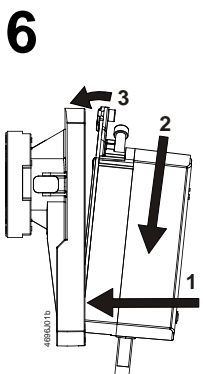

4696Z53a

Minimum clearance from ceiling or wall for mounting, connection, operation, maintenance etc.

- ▶ = > 100 mm
- ▶▶ = > 200 mm

- Masse in mm
- Dimensions in mm
- Dimensions en mm
- Mått i mm
- Afmetingen in mm
- Dimensioni in mm
- Mitat mm
- Dimensiones en mm
- Mål i mm
- 尺寸单位 mm

4.2

4.3

5.1

5.2

5.3

6.1

6.2

6.3

9

9.1

9.2

9.3

Minimum clearance from ceiling or wall for mounting, connection, operation, maintenance etc.

- ▶ = > 100 mm
- ▶▶ = > 200 mm

▶ Masse in mm
 ▶ Dimensions in mm
 ▶ Dimensions en mm
 ▶ Mått i mm
 ▶ Afmetingen in mm
 ▶ Dimensioni in mm
 ▶ Mitat mm
 ▶ Dimensiones en mm
 ▶ Mål i mm
 ▶ 尺寸单位 mm