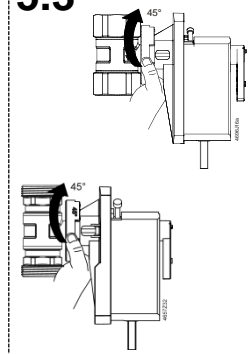

4696Z53a

Minimum clearance from ceiling or wall for mounting, connection, operation, maintenance etc.

- ▶ = > 100 mm
- ▶▶ = > 200 mm

- Masse in mm
- Dimensions in mm
- Dimensions en mm
- Mått i mm
- Afmetingen in mm
- Dimensioni in mm
- Mitat mm
- Dimensiones en mm
- Mål i mm
- 尺寸单位 mm

4.2

4.3

5.1

5.2

5.3

6.1

6.2

6.3

9

9.1

9.2

9.3

Minimum clearance from ceiling or wall for mounting, connection, operation, maintenance etc.

- ▶ = > 100 mm
- ▶▶ = > 200 mm

▶ Masse in mm
 ▶ Dimensions in mm
 ▶ Dimensions en mm
 ▶ Mått i mm
 ▶ Afmetingen in mm
 ▶ Dimensioni in mm
 ▶ Mitat mm
 ▶ Dimensiones en mm
 ▶ Mål i mm
 ▶ 尺寸单位 mm