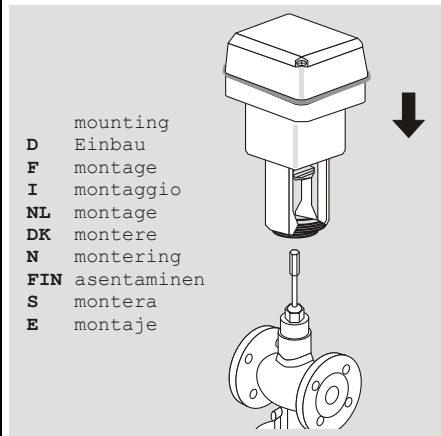

SF Asennusohje
S Installation instruktioner
N Installationsinstruktioner
DK Installasjonsinstruktus
NL Installatievoorschrift
D Montageanweisung
F Instructions d'installation
ES Instrucciones de montaje
I Istruzioni di montaggio

ML6425A,B

Electric Linear Valve Actuator

INSTALLATION INSTRUCTIONS

A1-A7: Installation

Manufactured for and on behalf of the Environmental & Energy Solutions Division of Honeywell Technologies Sàrl, Rolle, Z.A. La Pièce 16, Switzerland by its Authorized Representative: