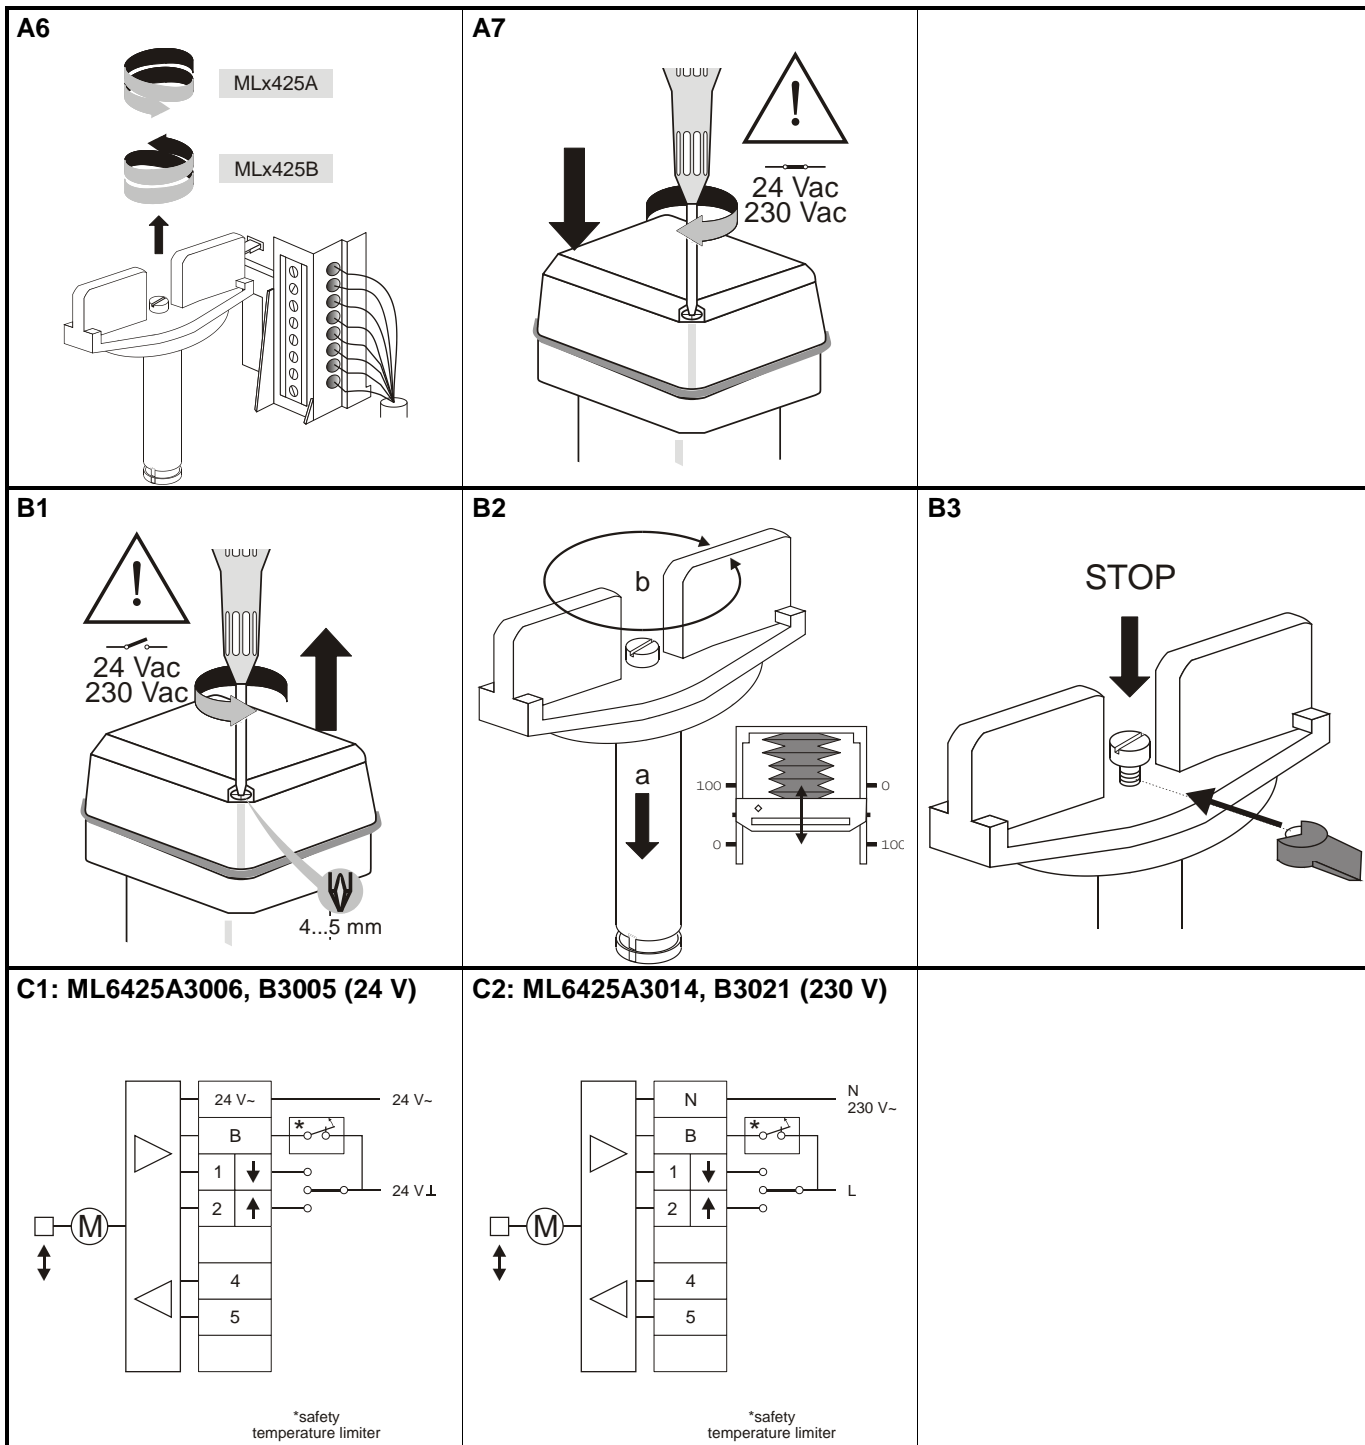

ML6425A,B

Electric Linear Valve Actuator

INSTALLATION INSTRUCTIONS

A1-A7: Installation

Manufactured for and on behalf of the Environmental & Energy Solutions Division of Honeywell Technologies Sàrl, Rolle, Z.A. La Pièce 16, Switzerland by its Authorized Representative: