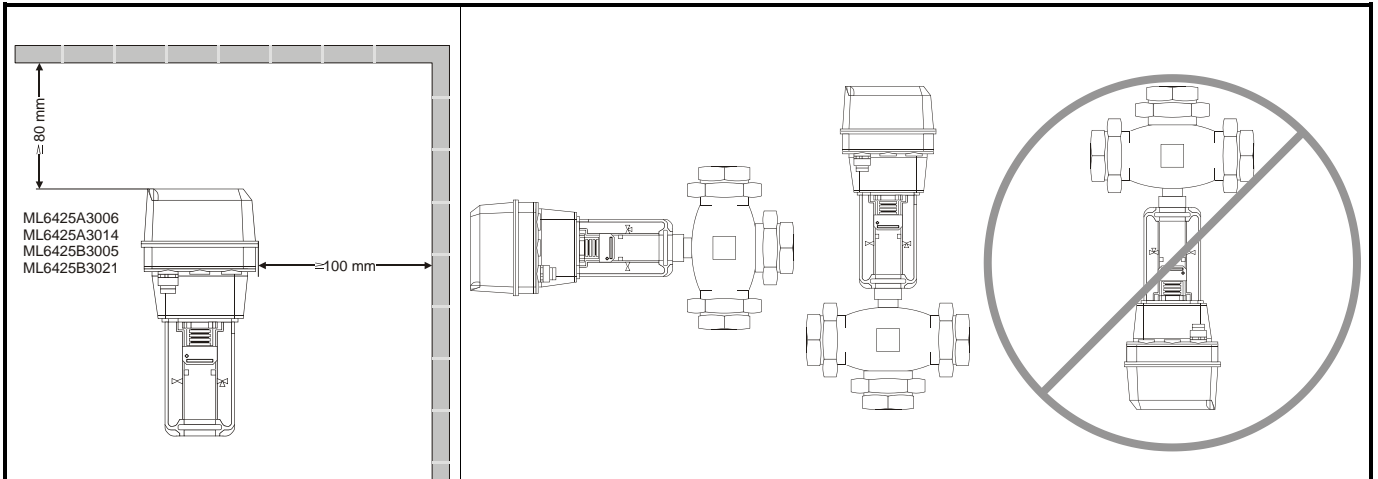

SF Asennusohje
S Installation instruktioner
N Installationsinstruktioner
DK Installasjonsinstruktus
NL Installatievoorschrift
D Montageanweisung
F Instructions d'installation
ES Instrucciones de montaje
I Istruzioni di montaggio

ML6425A,B

Electric Linear Valve Actuator

INSTALLATION INSTRUCTIONS

A1-A7: Installation

Manufactured for and on behalf of the Environmental & Energy Solutions Division of Honeywell Technologies Sàrl, Rolle, Z.A. La Pièce 16, Switzerland by its Authorized Representative: