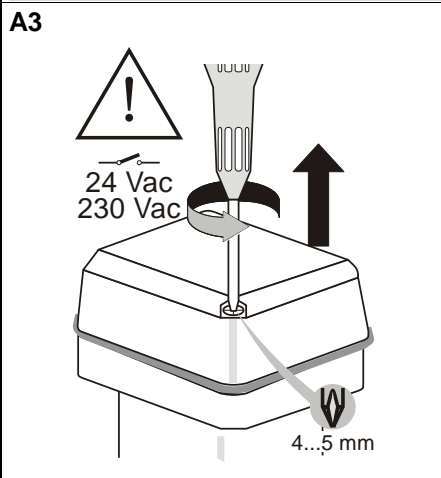

ML6425A,B

Electric Linear Valve Actuator

INSTALLATION INSTRUCTIONS

A1-A7: Installation

Manufactured for and on behalf of the Environmental & Energy Solutions Division of Honeywell Technologies Sàrl, Rolle, Z.A. La Pièce 16, Switzerland by its Authorized Representative: