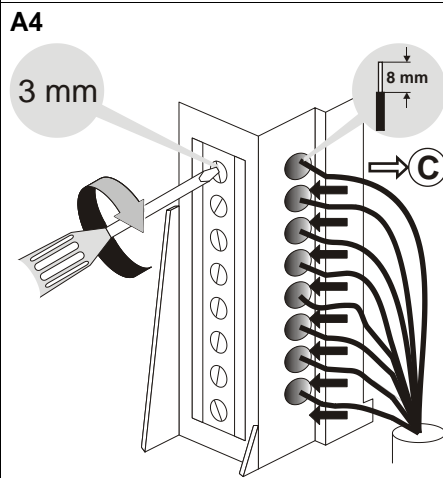

SF Asennusohje
S Installation instruktioner
N Installationsinstruktioner
DK Installasjonsinstruktus
NL Installatievoorschrift
D Montageanweisung
F Instructions d'installation
ES Instrucciones de montaje
I Istruzioni di montaggio

ML6425A,B

Electric Linear Valve Actuator

INSTALLATION INSTRUCTIONS

A1-A7: Installation

Manufactured for and on behalf of the Environmental & Energy Solutions Division of Honeywell Technologies Sàrl, Rolle, Z.A. La Pièce 16, Switzerland by its Authorized Representative: