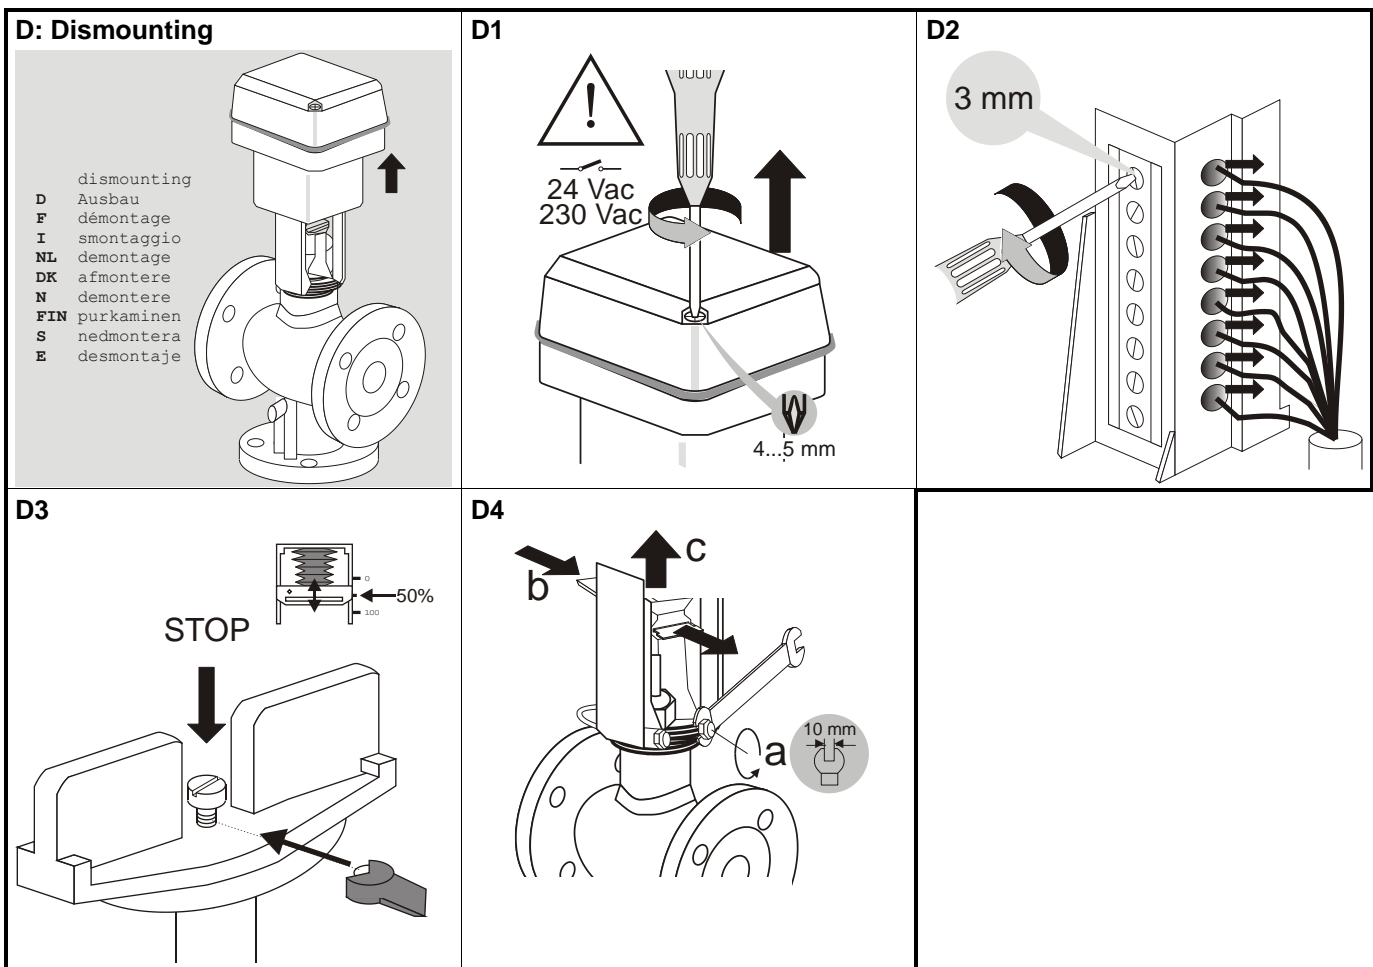

ML6425A,B

Electric Linear Valve Actuator

INSTALLATION INSTRUCTIONS

A1-A7: Installation

Manufactured for and on behalf of the Environmental & Energy Solutions Division of Honeywell Technologies Sàrl, Rolle, Z.A. La Pièce 16, Switzerland by its Authorized Representative: