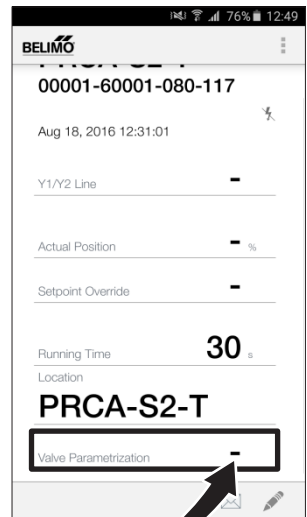

71925-00001.A

BELIMO Assistant App

PR...-S2-T-200 ✓

PR...-S2-T ✗

**D6200W
D6200WL**

200

BELIMO Assistant App

PR...-S2-T-250 ✓