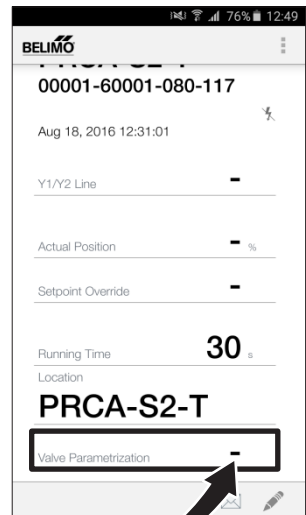

71925-00001.A

BELIMO Assistant App

PR...-S2-T-200 ✓

PR...-S2-T ✗

**D6200W
D6200WL**

200

BELIMO Assistant App

PR...-S2-T-250 ✓

PR...-S2-T ✗

250

D6250W
D6250WL