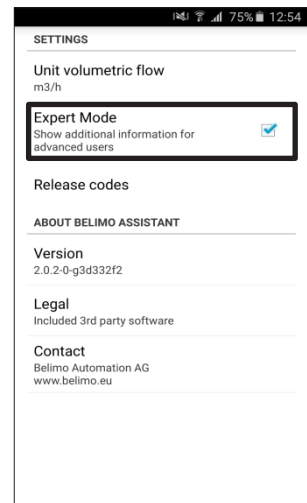

71925-00001.A

BELIMO Assistant App

PR...-S2-T-200 ✓

PR...-S2-T ✗

**D6200W
D6200WL**

200

BELIMO Assistant App

PR...-S2-T-250 ✓