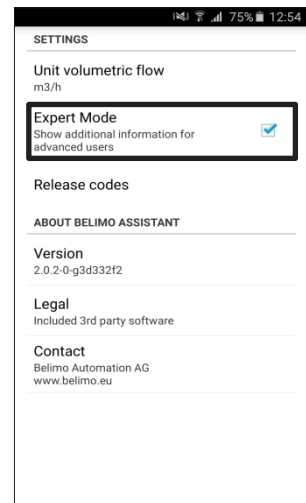

PR...-S2-T-250 ✓

PR...-S2-T ✗

250

D6250W
D6250WL